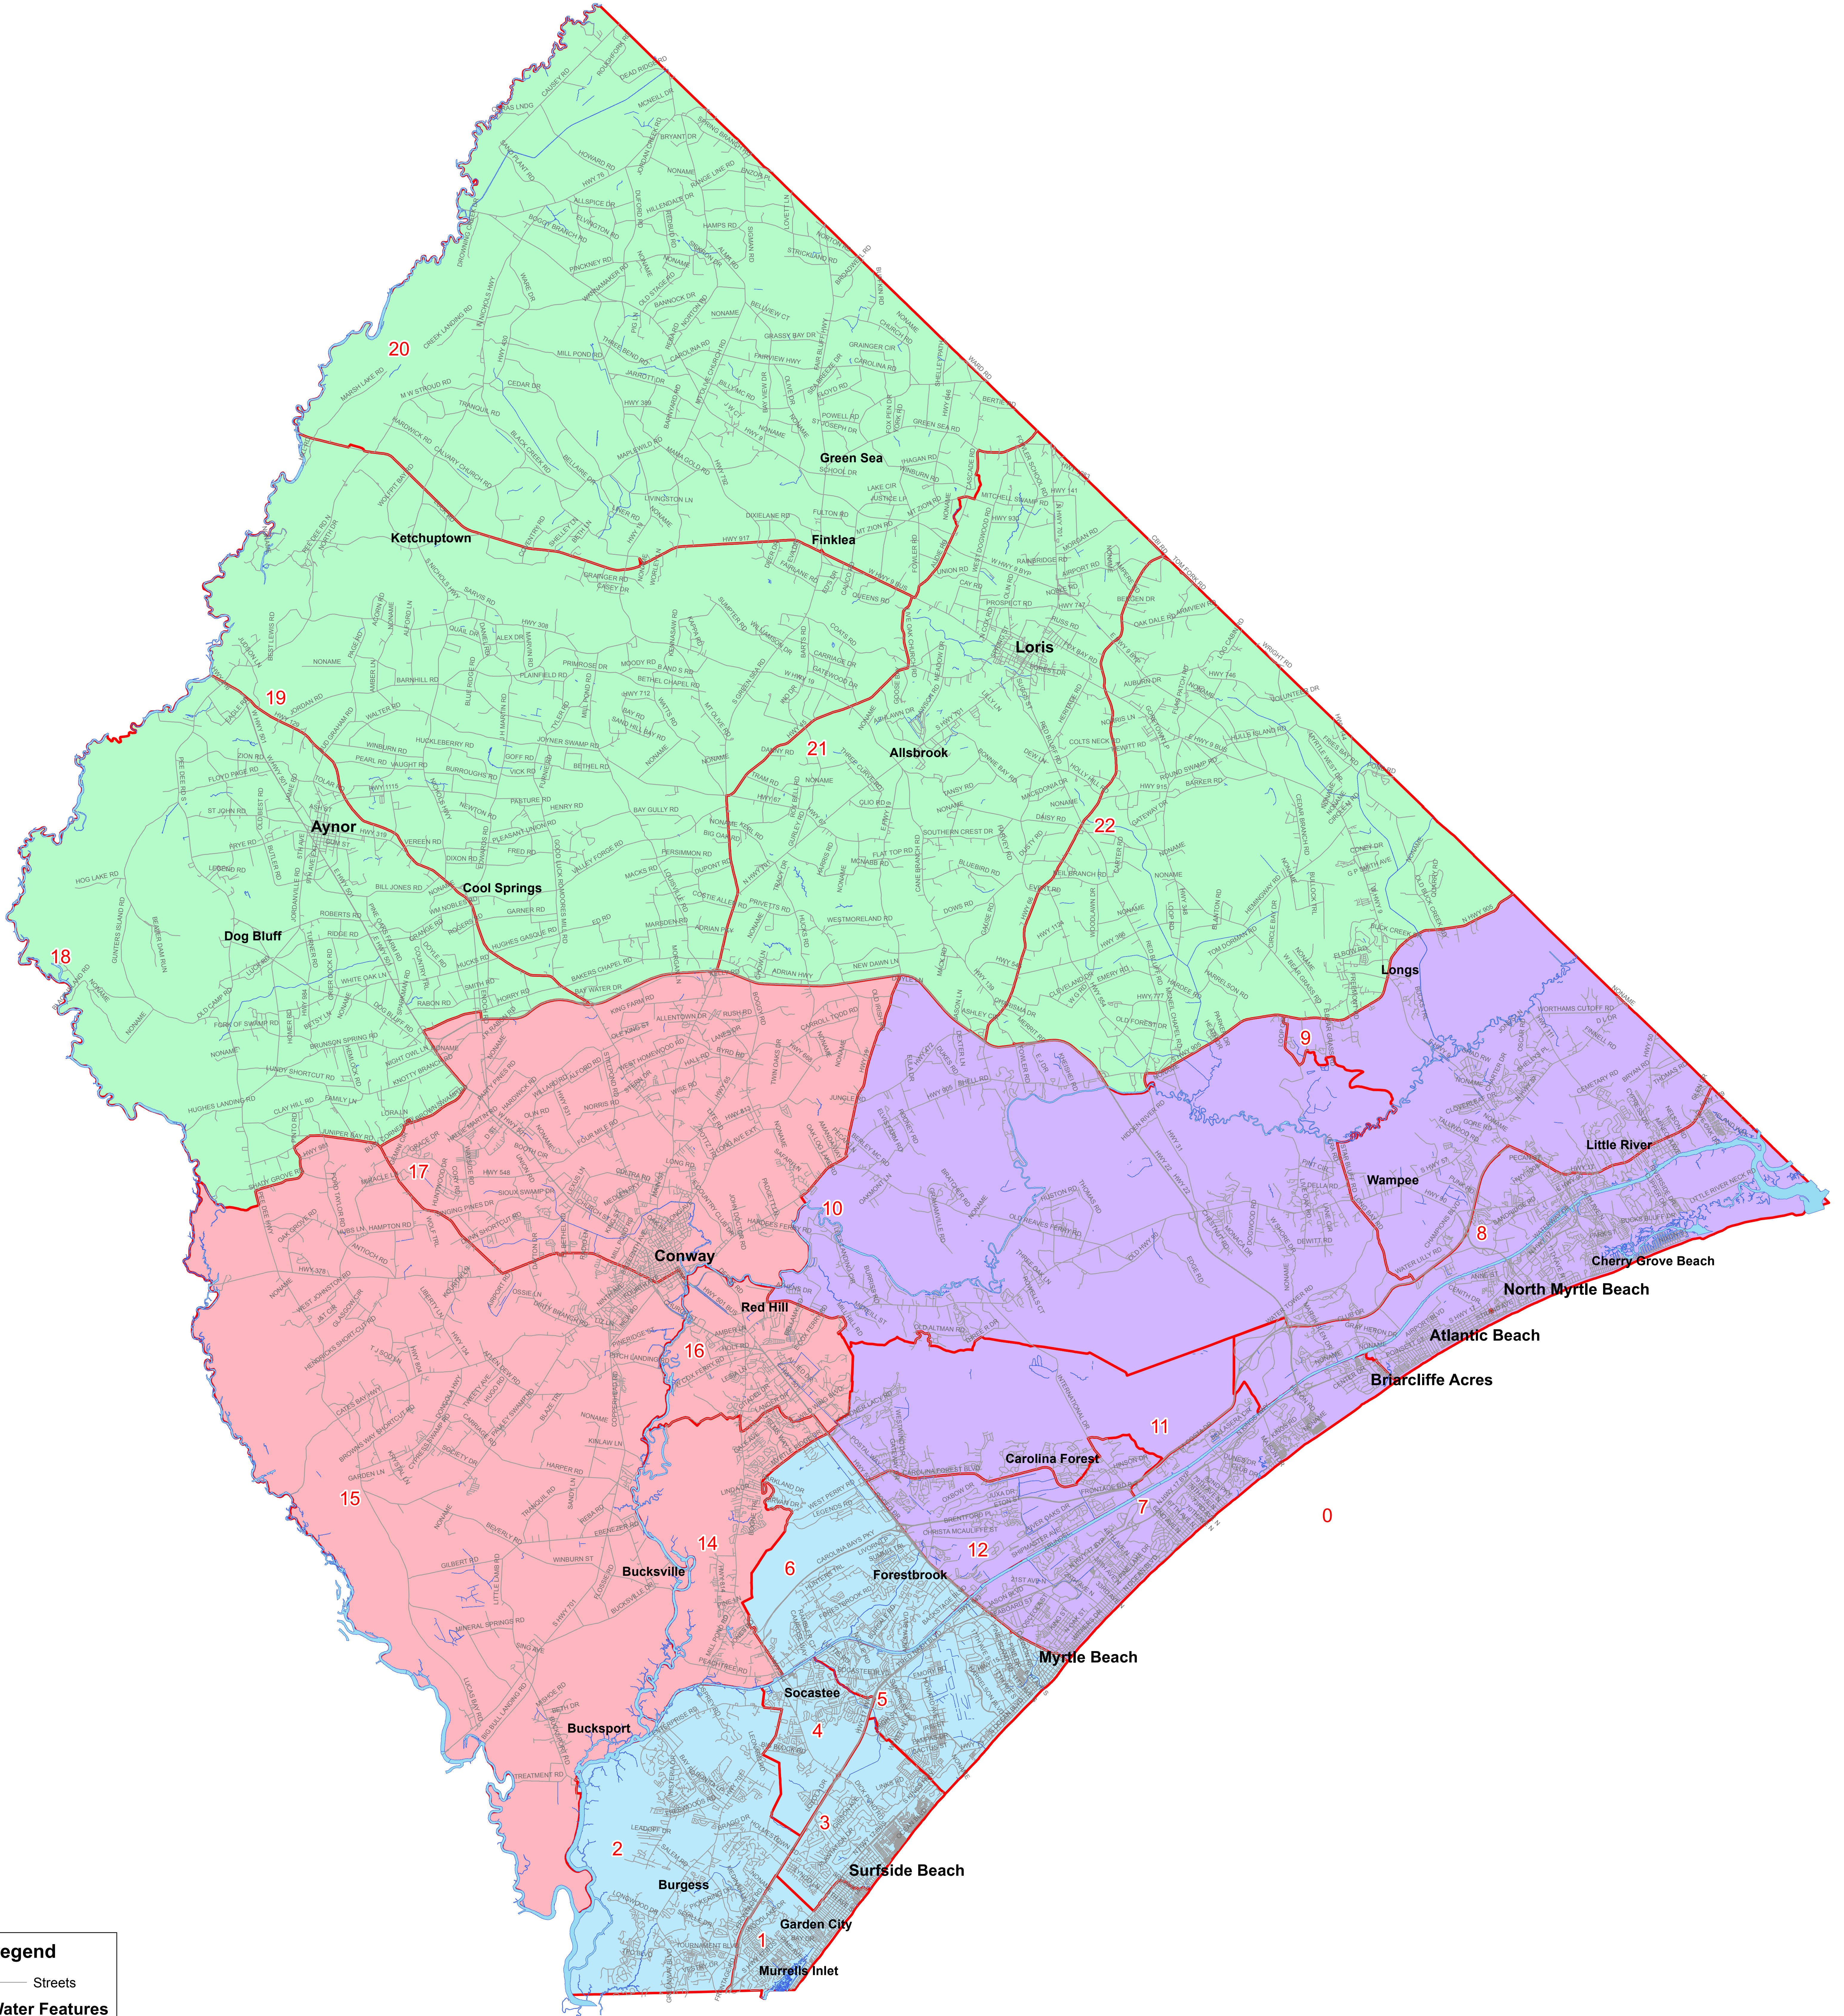

Horry County Police Department Precincts and Sectors

Legend

- Streets
- Water Features**
 - Rivers
- Precincts**
 - Central
 - North
 - South
 - West